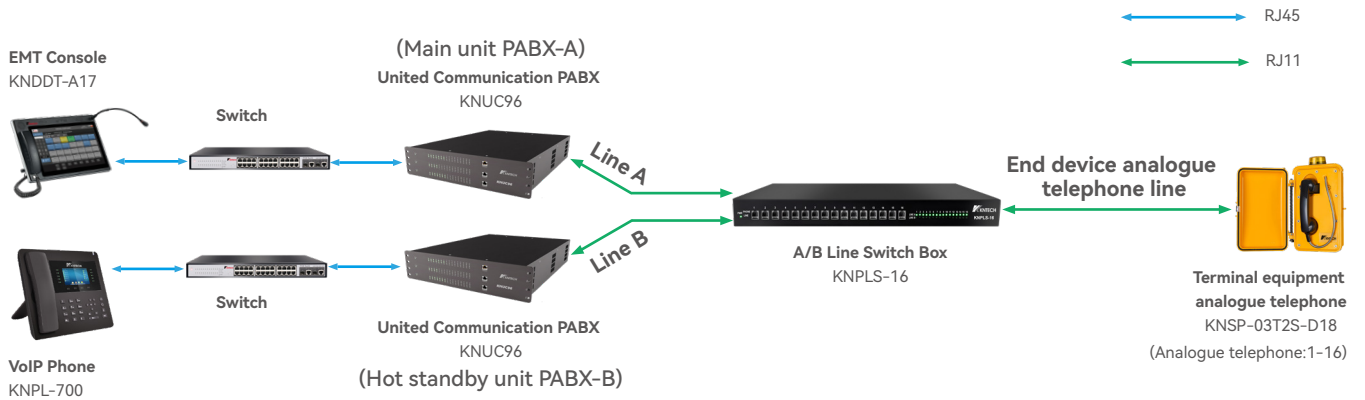

Telephone System