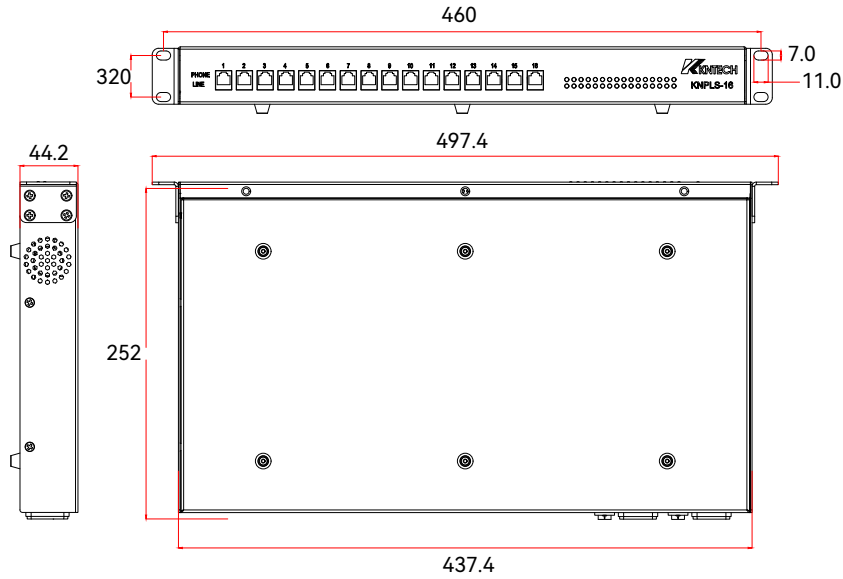

# A/B Line Switch Box

Model: KNPLS-16

The KNPLS-16 is a phone line switching unit between Line A and Line B. When telephone line goes down in one of the other and the KNPLS-16 will switch to the remained one. In this way, the user of the telephone will never fail in his work by broken of telephone line.

## Specification

Product name	A/B Line Switch Box
Model no.	KNPLS-16
Material	Cold-roll steel sheets
Dimension	437.4mm(L)x252mm(W)x44.2mm(H)
Input voltage&Frequency	100~240VAC, 50/60Hz,100W. Dual Power supply
Installation	Desktop or cabinet installation
Operating temperature	-10-55 C
Humidity	10%-90%(No condensation)
Network Interface	RJ45 * 2
Telephone Line	Line A:RJ11*16 Line B:RJ11*16
Phone Line	RJ11*16

## Key Features

- The A/B line switch box (Model No.:KNPLS-16) is an analogue phone line switch box. This A/B line switch box will monitor the status of the line linked from PABX-A ( work as OCC main PABX) and PABX-B (hot standby back up PABX work as BCC). Normally, the PABX-A is used for normal communication and PABX-B is used for path backup. When the KNPLS-16 A/B line switch box unit detects any failed on line of PABX-A, it will switch telephone line to the PABX-B. Thus the user of the telephone won't be any affected by primary line failed.
- The A/B line switch box supports dual power and dual network.
- The A/B line switch box will monitor the line connect to end device analogue telephone. If there is connection failed, the A/B line switch box will report to PABX and operator console display GUI will be notified.

## Size Display

Unit: mm