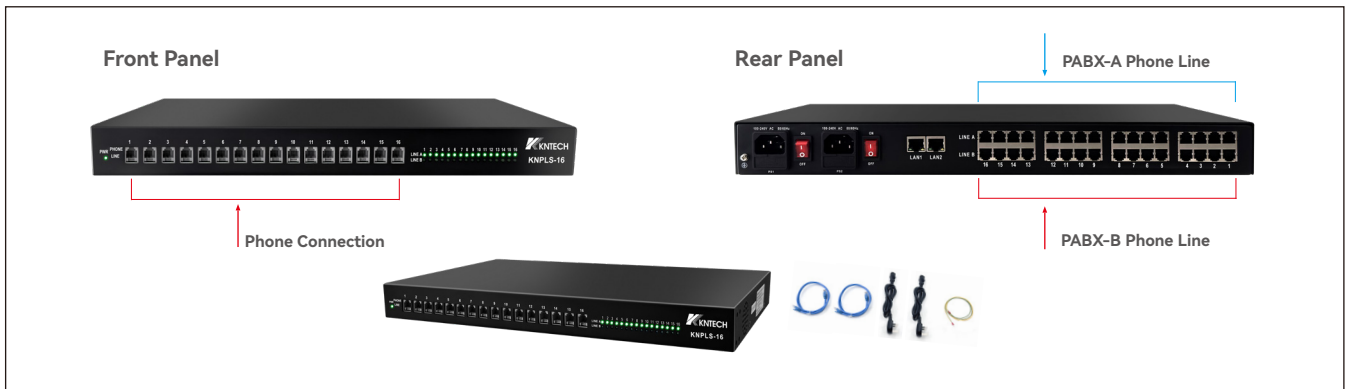

Picture

Web: www.koontech.com

Email: marketing@koontech.com

Tel: (HK Office) +852 9068 2799 / (Shenzhen Office) +86 755 2744 8753

Shenzhen Office: 1001 Block A Building T3, Yifang Center, Bao'an, Shenzhen, Guangdong, China

HK Office: Unit C, 2/F, Ka To Factory Building, 2 Cheung Yue Street, Cheung Sha Wan, Kowloon, Hong Kong

Factory: KNTECH Building, Phoenix Mountain, Limhai Zone, Shajiao Community, Humen, Dongguan, China